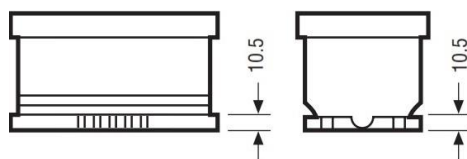

Image for illustration only

T1
Standard DIN Post

B13

Super Start 115 AGM Start-Stop Automotive Battery

Super Start Part Number **115AGM**

Bar code	5050694049392
Voltage (V)	12
Capacity at 20-hour Rate (Ah)	80
Cold Cranking Performance (Amps) EN1	800
Recommended Charge Rate (Amps)	6

Dimensions (mm)	Length	317
	Width	175
	Height	190

Cell Layout	0
Terminal Type	T1
Battery Hold Down	B13
Lid Type	VRLA
Case Type	L4 DIN AGM
Performance Markings	W5-C2-V3-M2
State of Charge indicator	No

Mean Weight with Acid (kg) 21.9