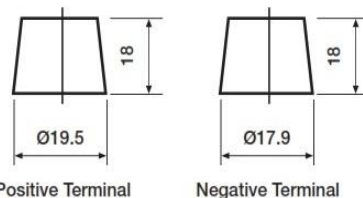

Image for illustration only

T1
Standard DIN Post

B13

Super Start 115 AGM Start-Stop Automotive Battery

Super Start Part Number **115AGM**

Bar code	5050694049392
Voltage (V)	12
Capacity at 20-hour Rate (Ah)	80
Cold Cranking Performance (Amps) EN1	800
Recommended Charge Rate (Amps)	6

Dimensions (mm)	Length	317
	Width	175
	Height	190

Cell Layout	0
Terminal Type	T1
Battery Hold Down	B13
Lid Type	VRLA
Case Type	L4 DIN AGM
Performance Markings	W5-C2-V3-M2
State of Charge indicator	No

Mean Weight with Acid (kg) 21.9