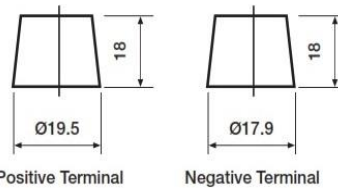

Image for illustration only

T1
Standard DIN Post

B13

Super Start 027 EFB Start-Stop Automotive Battery

Super Start Part Number **027EFB**

Bar code	5050694048418
Voltage (V)	12
Capacity at 20-hour Rate (Ah)	60
Cold Cranking Performance (Amps) EN1	560
Recommended Charge Rate (Amps)	4

Dimensions (mm)	Length	242
	Width	175
	Height	190

Cell Layout	0
Terminal Type	T1
Battery Hold Down	B13
Lid Type	SMF Double Lid
Case Type	L2 DIN
Performance Markings	W3-C2-V2-E1
State of Charge indicator	Yes