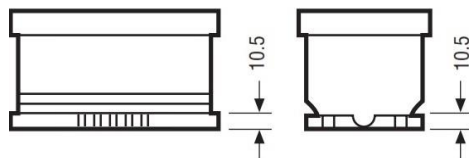

Image for illustration only

T1
Standard DIN Post

B13

Super Start 027 EFB Start-Stop Automotive Battery

Super Start Part Number **027EFB**

Bar code	5050694048418
Voltage (V)	12
Capacity at 20-hour Rate (Ah)	60
Cold Cranking Performance (Amps) EN1	560
Recommended Charge Rate (Amps)	4

Dimensions (mm)	Length	242
	Width	175
	Height	190

Cell Layout	0
Terminal Type	T1
Battery Hold Down	B13
Lid Type	SMF Double Lid
Case Type	L2 DIN
Performance Markings	W3-C2-V2-E1
State of Charge indicator	Yes