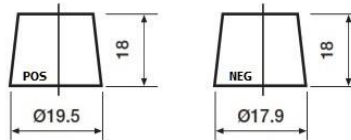

T1/T3 Standard DIN Post

Remove T1 adapter for T3