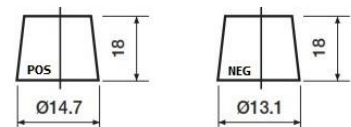

Super Start 057 Professional Automotive Battery

Super Start Part Number

057

Bar code

5050694048494

Voltage (V)

12

Capacity at 20-hour Rate (Ah)

45

Cold Cranking Performance (Amps) EN1

390

Recommended Charge Rate (Amps)

3

Dimensions (mm)

Length

238

Width

129

Height

225

Cell Layout

1

Terminal Type

T1/T3

Battery Hold Down

No

Lid Type

SMF Double Lid

Case Type

B24 JIS

Performance Markings

W3-C2-V2-E1

State of Charge indicator

Yes

Mean Weight with Acid (kg)

12.4