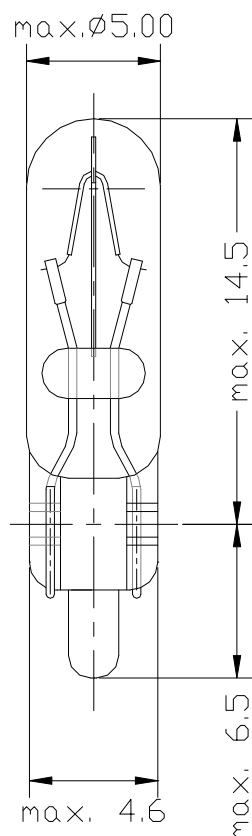

REPLACEMENT MINIATURE PEARL LAMP WITH T5 BULB AND WEDGE BASE W5/1,2W 12V 1.2W CLEAR

GE2008-0787

Category: W5/1,2W

Cap: W2x4.6d

1. Specification

Regulation / Standard

Directive 2002/95/EC (RoHS directive)
Directive 2000/53/EC (ELV directive)

Datasheet Version

Monogramming:

GE 12V 1,2W Dt
(All other text of monogramming are different as per several specific SKUs.)

*To be checked by means of "box system"

Dimensions in mm.

2. Technical Data

Initial Parameters

Test Voltage:	13.5 V
Wattage:	1.02 W - 1.38 W
Luminous Flux:	min.6 Lumens

Life

Test Voltage:	13.5V
Life:	B₅₀=1000 Hours

Operating Requirements

Operating Position:	Universal