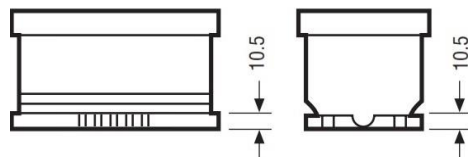

Image for illustration only

T1
Standard DIN Post

B13

Super Start 096 EFB Start-Stop Automotive Battery

Super Start Part Number **096EFB**

Bar code	5050694048401
Voltage (V)	12
Capacity at 20-hour Rate (Ah)	70
Cold Cranking Performance (Amps) EN1	720
Recommended Charge Rate (Amps)	5

Dimensions (mm)	Length	278
	Width	175
	Height	190

Cell Layout	0
Terminal Type	T1
Battery Hold Down	B13
Lid Type	VRLA
Case Type	L3 DIN AGM
Performance Markings	W5-C2-V3-M2
State of Charge indicator	Yes

Mean Weight with Acid (kg) 20.5