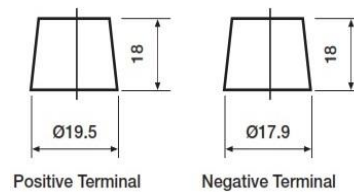

Image for illustration only

T1
Standard DIN Post

B13

Super Start 096 EFB Start-Stop Automotive Battery

Super Start Part Number **096EFB**

Bar code	5050694048401
Voltage (V)	12
Capacity at 20-hour Rate (Ah)	70
Cold Cranking Performance (Amps) EN1	720
Recommended Charge Rate (Amps)	5

Dimensions (mm)	Length	278
	Width	175
	Height	190

Cell Layout	0
Terminal Type	T1
Battery Hold Down	B13
Lid Type	VRLA
Case Type	L3 DIN AGM
Performance Markings	W5-C2-V3-M2
State of Charge indicator	Yes

Mean Weight with Acid (kg) 20.5