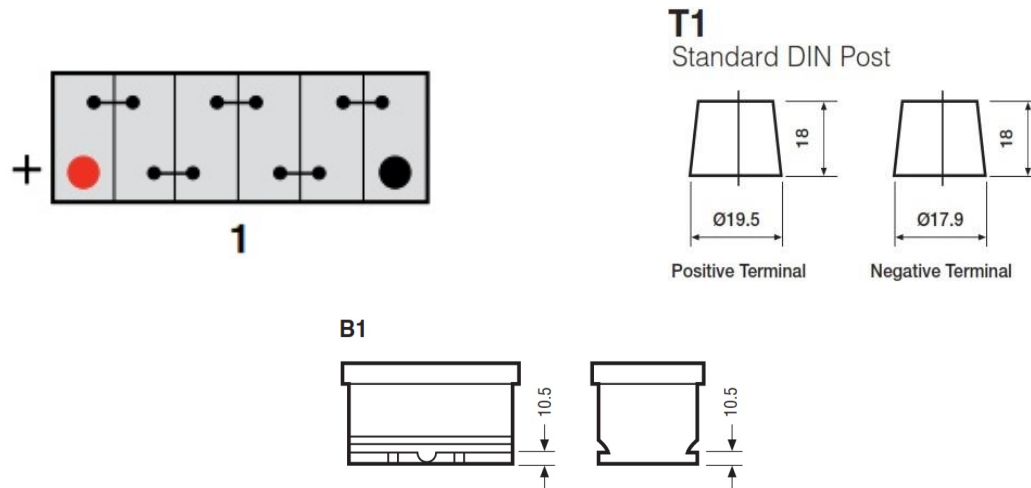

Image for illustration only

Super Start 334 Professional Automotive Battery

Super Start Part Number	334	
Bar code	5050694048593	
Voltage (V)	12	
Capacity at 20-hour Rate (Ah)	95	
Cold Cranking Performance (Amps) EN1	700	
Recommended Charge Rate (Amps)	7	
Dimensions (mm)	Length	304
	Width	174
	Height	225
Cell Layout	1	
Terminal Type	T1	
Battery Hold Down	B1	
Lid Type	SMF Double Lid	
Case Type	D31 JIS	
Performance Markings	W3-C2-V2-E1	
State of Charge indicator	Yes	
Mean Weight with Acid (kg)	20.8	