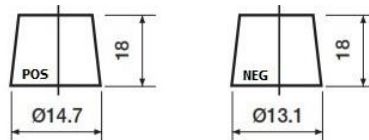

Image for illustration only

T1/T3
Standard DIN Post

Remove T1 adapter for T3

Super Start 054 Professional Automotive Battery

Super Start Part Number **054**

Bar code	5050694048487
Voltage (V)	12
Capacity at 20-hour Rate (Ah)	35
Cold Cranking Performance (Amps) EN1	330
Recommended Charge Rate (Amps)	3

Dimensions (mm)	Length	187
	Width	127
	Height	227

Cell Layout	0
Terminal Type	T1/T3
Battery Hold Down	No
Lid Type	SMF Double Lid
Case Type	B19 JIS
Performance Markings	W3-C2-V2-E1
State of Charge indicator	Yes