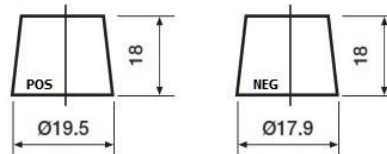

Image for illustration only

T1/T3
Standard DIN Post

Remove T1 adapter for T3

Super Start 054 Professional Automotive Battery

Super Start Part Number **054**

Bar code	5050694048487
Voltage (V)	12
Capacity at 20-hour Rate (Ah)	35
Cold Cranking Performance (Amps) EN1	330
Recommended Charge Rate (Amps)	3

Dimensions (mm)	Length	187
	Width	127
	Height	227

Cell Layout	0
Terminal Type	T1/T3
Battery Hold Down	No
Lid Type	SMF Double Lid
Case Type	B19 JIS
Performance Markings	W3-C2-V2-E1
State of Charge indicator	Yes