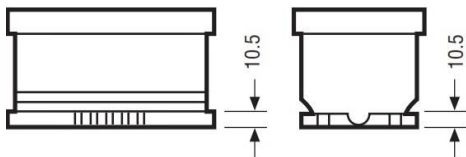

Image for illustration only

T1
Standard DIN Post

B13

B13/B14

Super Start 075 Professional Automotive Battery

Super Start Part Number **075**

Bar code	5050694048548
Voltage (V)	12
Capacity at 20-hour Rate (Ah)	60
Cold Cranking Performance (Amps) EN1	540
Recommended Charge Rate (Amps)	4

Dimensions (mm)	Length	243
	Width	175
	Height	175

Cell Layout	0
Terminal Type	T1
Battery Hold Down	B13/B14
Lid Type	Central Venting
Case Type	LB2 DIN
Performance Markings	W3-C2-V2-E1
State of Charge indicator	No