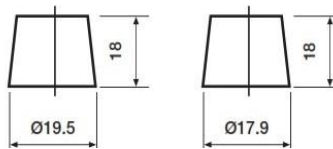

Image for illustration only

T1
Standard DIN Post

B13

B13/B14

Super Start 075 Professional Automotive Battery

Super Start Part Number **075**

Bar code	5050694048548
Voltage (V)	12
Capacity at 20-hour Rate (Ah)	60
Cold Cranking Performance (Amps) EN1	540
Recommended Charge Rate (Amps)	4

Dimensions (mm)	Length	243
	Width	175
	Height	175

Cell Layout	0
Terminal Type	T1
Battery Hold Down	B13/B14
Lid Type	Central Venting
Case Type	LB2 DIN
Performance Markings	W3-C2-V2-E1
State of Charge indicator	No