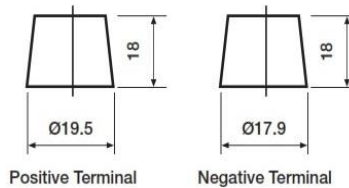

Image for illustration only

T1
Standard DIN Post

B13

B13/B14

Super Start 027 Professional Automotive Battery

Super Start Part Number **027**

Bar code	5050694048463
Voltage (V)	12
Capacity at 20-hour Rate (Ah)	60
Cold Cranking Performance (Amps) EN1	510
Recommended Charge Rate (Amps)	4

Dimensions (mm)	Length	243
	Width	175
	Height	190

Cell Layout	0
Terminal Type	T1
Battery Hold Down	B13/B14
Lid Type	Central Venting
Case Type	L2 DIN
Performance Markings	W3-C2-V2-E1
State of Charge indicator	No
Mean Weight with Acid (kg)	16