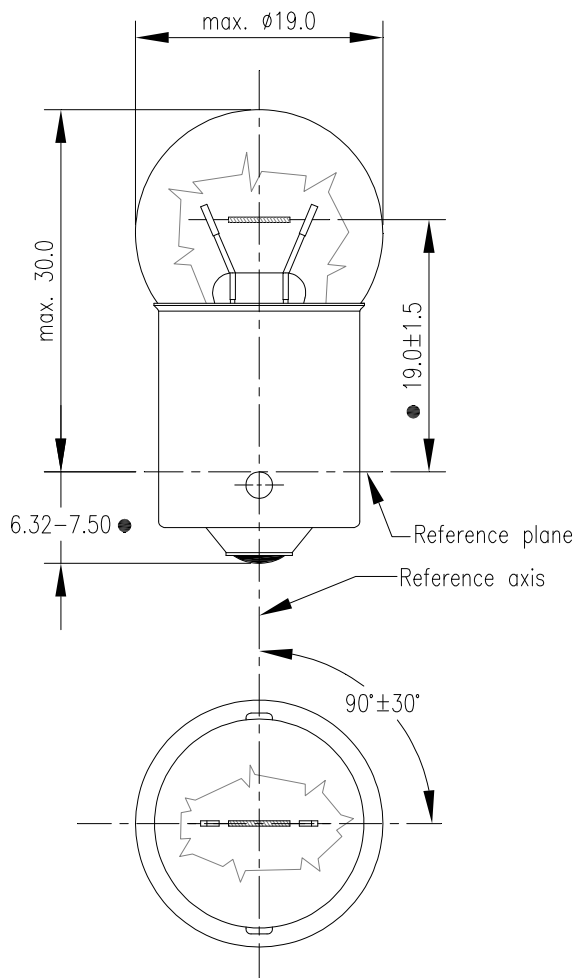

TAIL, PARKING, INDICATOR LAMP CLEAR R5W 12V 5W

GE2005-9142 Category: R5W Cap: BA15s

1. Specification

Regulation / Standard

ECE R37/ R5W
IEC 60061-1 / 7004-11A-9
IEC 60809 / 3320-2
IEC 60810
Directive 2000/53/EC (ELV directive)

● critical to quality parameter
* To be checked by means of "box system"

Dimensions in mm.

2. Technical Data

Initial Parameters

Test Voltage:	13.5 V
Wattage ●:	4.5 - 5.5 W
Luminous Flux ●:	40 - 60 Lumens

Life

GE2005-9142 Category: R5W Cap: BA15s

2. Technical Data continued

Monogramming:

GE 2619 F Dt G HUNGARY 12V R5W E1 2DU

GE:	Mark
2619 F:	Type
Dt:	Date (day/month/year)
G:	Product line & shift code
HUNGARY:	Country of origin
12V:	Nominal voltage
R5W:	Category (wattage)
E1:	Identification of "E" mark approval
2DU:	Approval code

Stamping text:

GE 2619 F
Dt G
HUNGARY

12V R5W
E1 2DU

Place of stamping:

On superficie of cap

All other text of monogramming are different as per several specific SKUs.